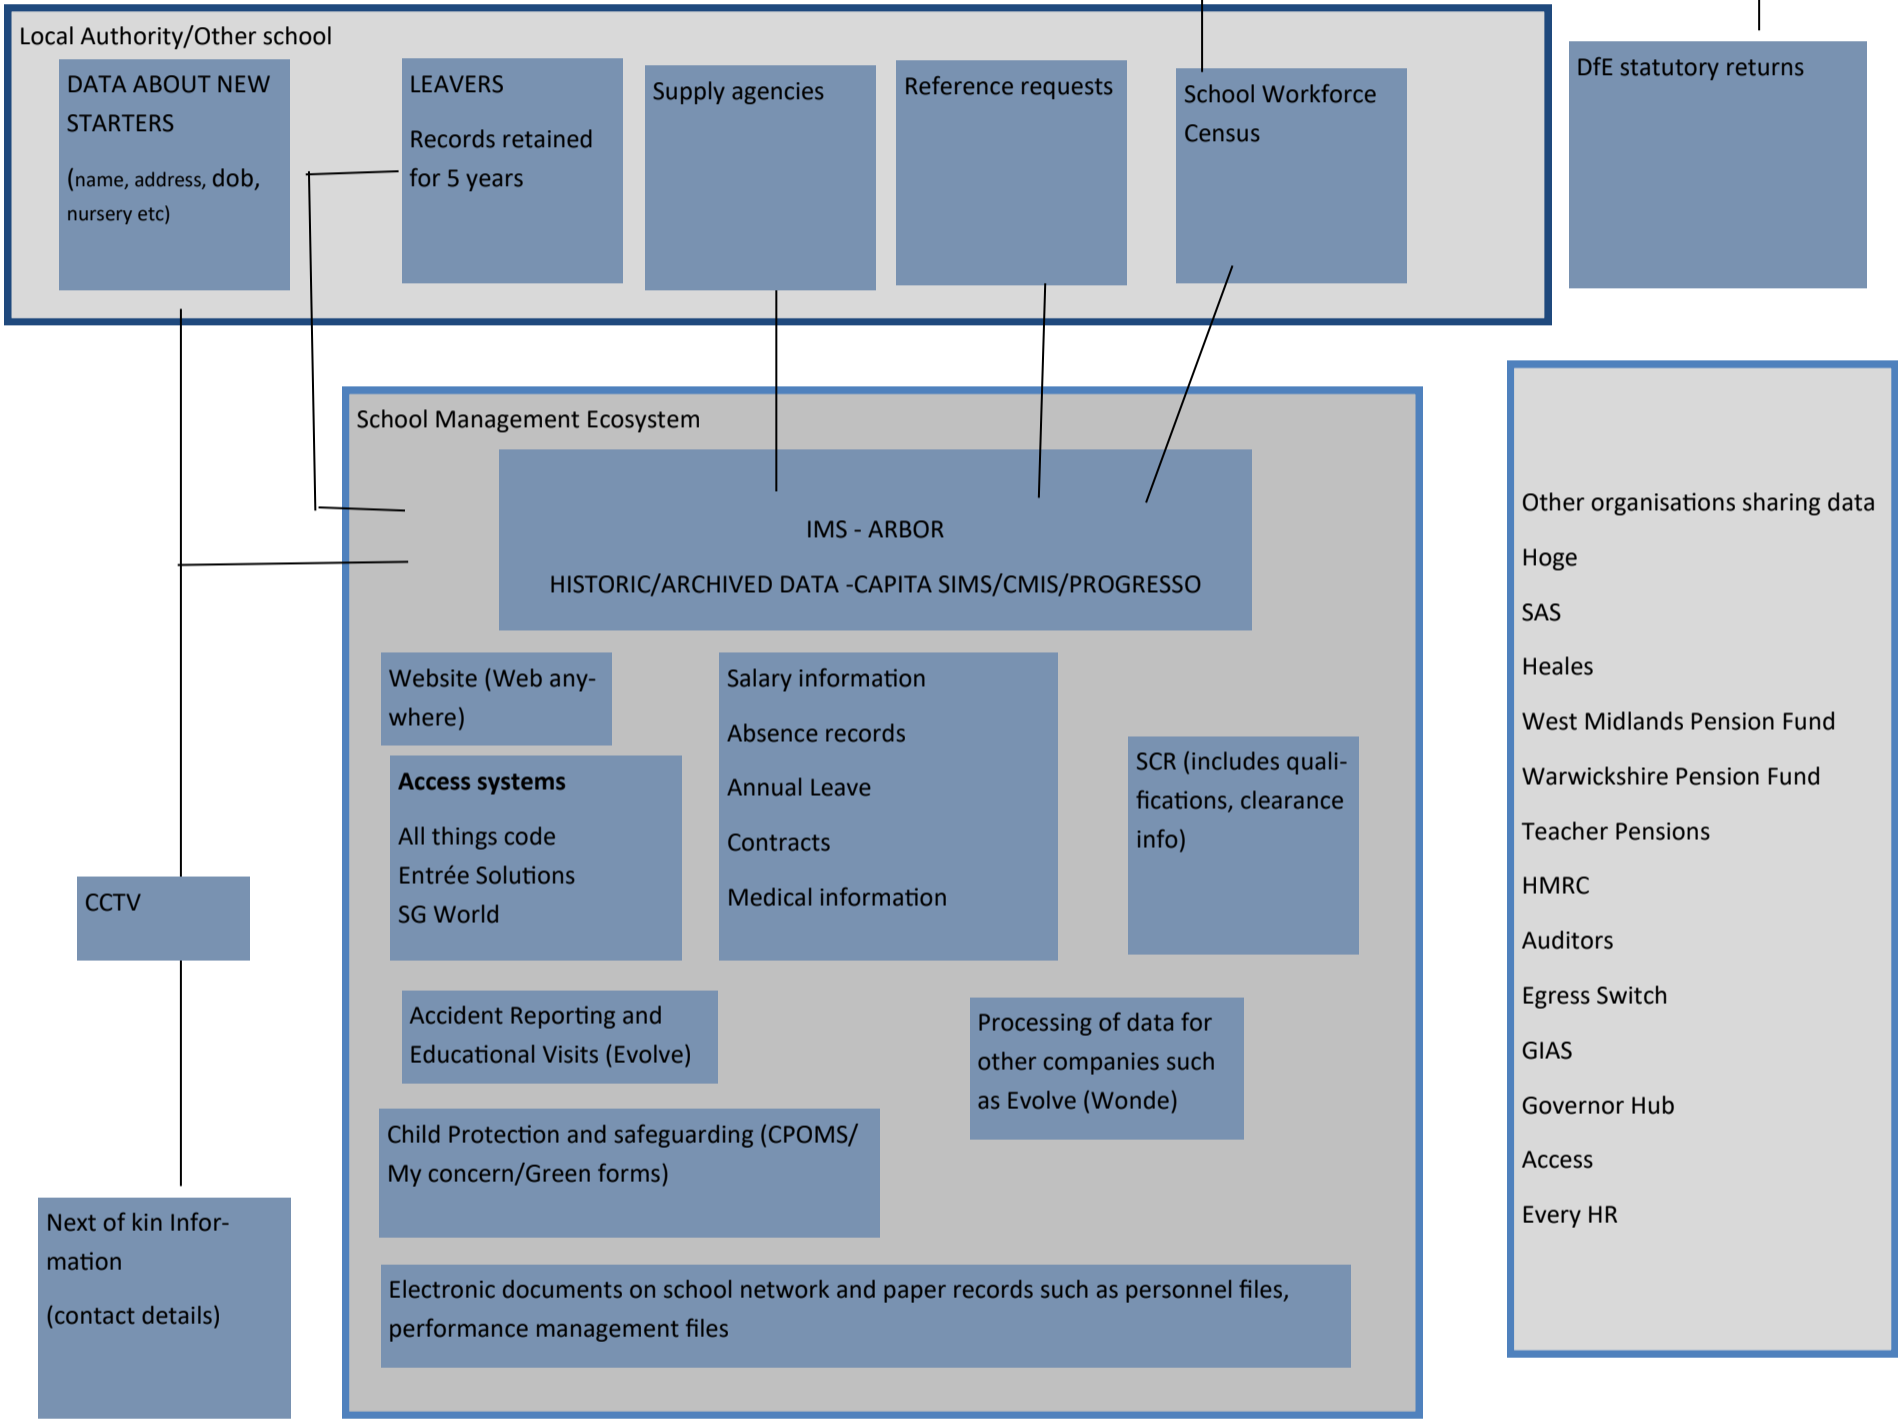

- Police
- Social Services
- Barnardos
- Counselling Services
- Education Welfare
- CSAWS
- CASS
- Traveller Services
- XLM Mentoring

**Curriculum**

**Parents**

- Police
- Social Services
- Barnardos
- Counselling Services
- Education Welfare
- CSAWS
- CASS
- Traveller Services
- XLM Mentoring

CCTV

Curriculum

Tapestry	Class Dojo	Seesaw	Education City	
Mathletics	Purple Mash	TT Rockstars	Collins Big Cat Reading	
Conexus Education	Connex	Edshed	Google classrooms	
Learning by Questions	Pearsons- Active Learn (Includes Bug Clubs, Power Maths and English, Science Bug and Rapid Family)			
Teachfirst	Teach your monsters to read	Third Space Learning	Travel tracker	

STAFF/ GOVERNORS/ SUPPLY STAFF/VOLUNTEERS/STUDENTS

Curriculum

Tapestry	Class Dojo	Seesaw	Education City
Mathletics	Purple Mash	TT Rockstars	Collins Big Cat Reading
Conexus Education	Connex	Edshed	Google classrooms
Learning by Questions	Pearsons- Active Learn (Includes Bug Clubs, Power Maths and English, Science Bug and Rapid Family)		
Teachfirst	Teach your monsters to read	Third Space Learning	Travel tracker