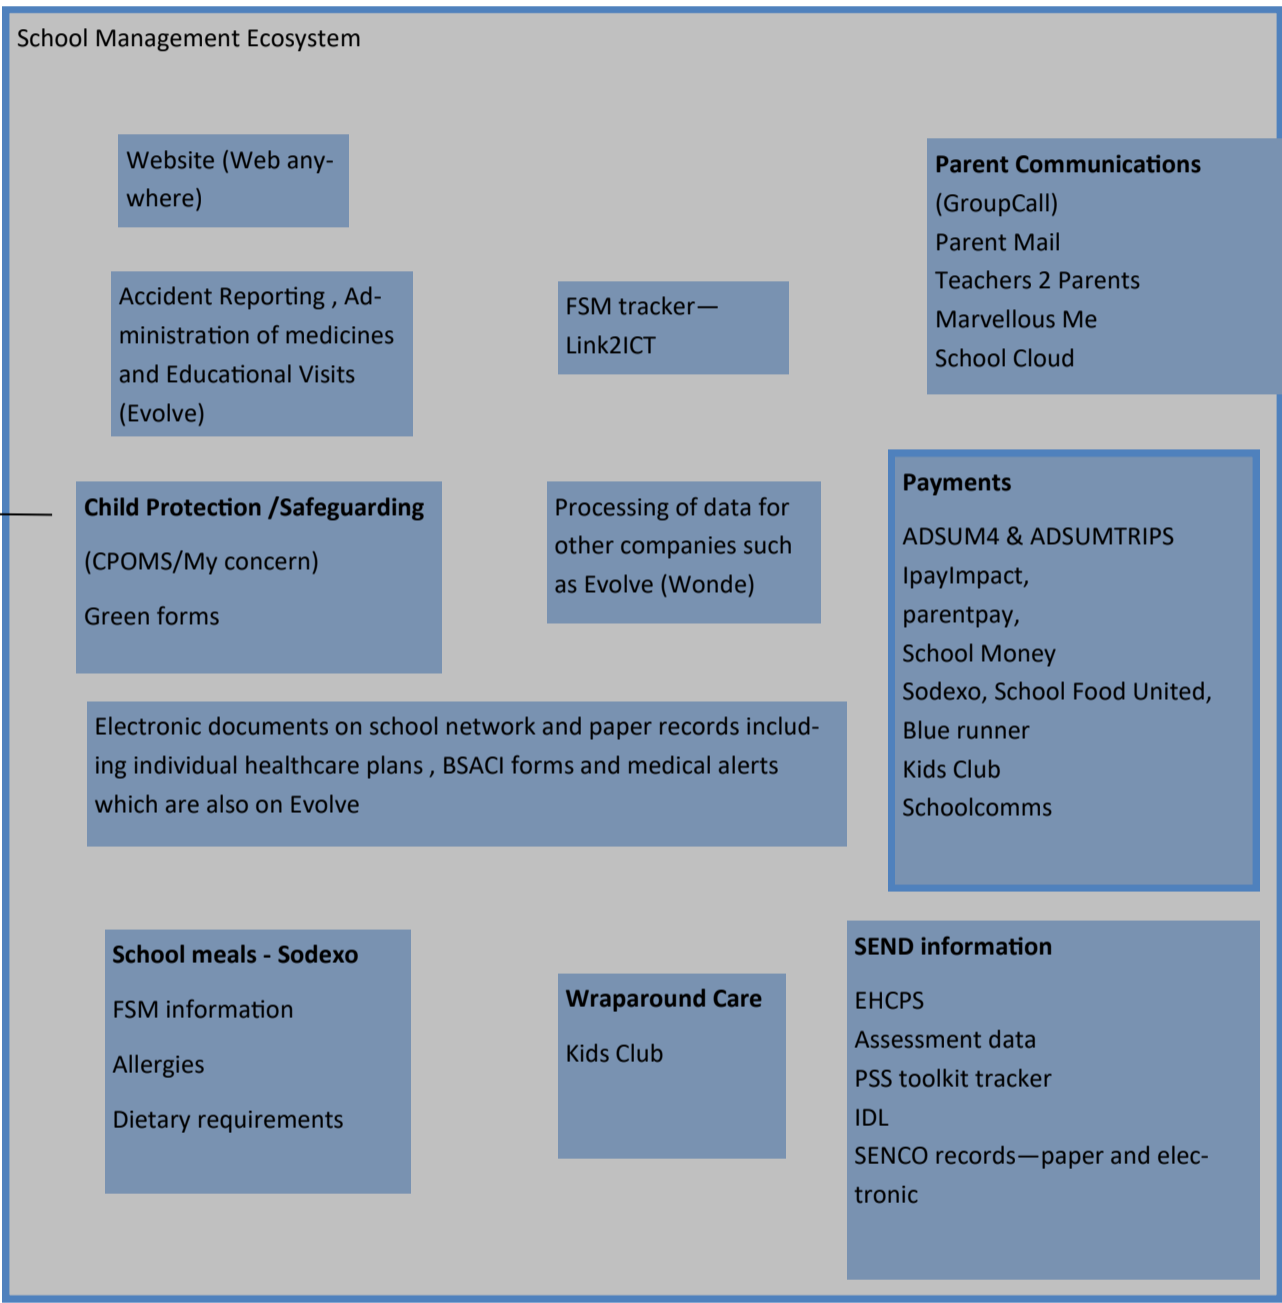

- Police
- Social Services
- Barnardos
- Counselling Services
- Education Welfare
- CSAWS
- CASS
- Traveller Services
- XLM Mentoring

**Curriculum**

**Parents**

- Police
- Social Services
- Barnardos
- Counselling Services
- Education Welfare
- CSAWS
- CASS
- Traveller Services
- XLM Mentoring

CCTV

Curriculum

Tapestry	Class Dojo	Seesaw	Education City	
Mathletics	Purple Mash	TT Rockstars	Collins Big Cat Reading	
Conexus Education	Connex	Edshed	Google classrooms	
Learning by Questions	Pearsons- Active Learn (Includes Bug Clubs, Power Maths and English, Science Bug and Rapid Family)			
Teachfirst	Teach your monsters to read	Third Space Learning	Travel tracker	

STAFF/ GOVERNORS/ SUPPLY STAFF/VOLUNTEERS/STUDENTS

Curriculum

Tapestry	Class Dojo	Seesaw	Education City
Mathletics	Purple Mash	TT Rockstars	Collins Big Cat Reading
Conexus Education	Connex	Edshed	Google classrooms
Learning by Questions	Pearsons- Active Learn (Includes Bug Clubs, Power Maths and English, Science Bug and Rapid Family)		
Teachfirst	Teach your monsters to read	Third Space Learning	Travel tracker